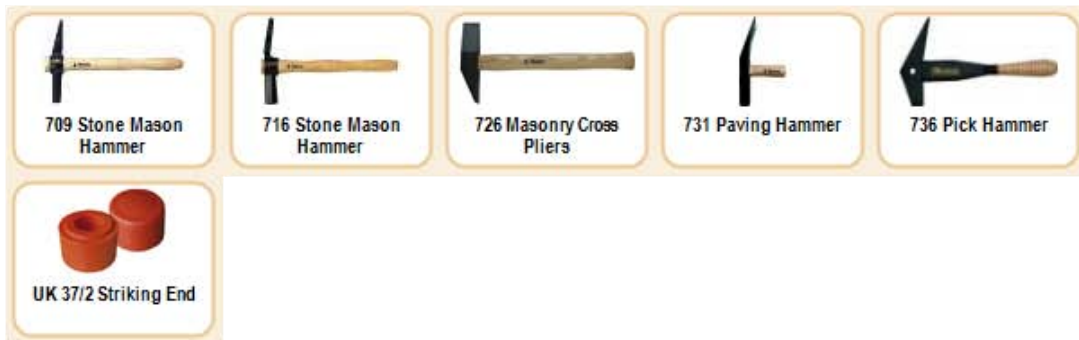

Handycraft Tools

Alico Export and Import
Pražská 677
294 71 Benátky nad Jizerou
CZECH REPUBLIC

alico@telecom.cz

Telephone +420 326 362 310
Fax +420 326 362 015

ALICO
EXPORT - IMPORT

Pliers

 1701 Saw Setting Pliers for straight blades	 1717 Saw Setting Pliers for round blades	 2300 Wire Stripping Pliers	 2305 Long Nose Pliers	 2306 Bent Nose Pliers
 2313 Face Cutting Nippers	 2324 Pliers for External Circlips	 2324 Pliers for External Circlips	 2325 Pliers for External Circlips	 2325 Pliers for External Circlips
 2326 Pliers for External Circlips	 2326 Pliers for External Circlips	 2327 Pliers for Internal Circlips	 2327 Pliers for Internal Circlips	 2328 Pliers for Internal Circlips
 2328 Pliers for Internal Circlips	 2329 Pliers for Internal Circlips	 2329 Pliers for Internal Circlips	 2469 Connector Climper	 2474 Leading Tong
 2474 Leading Punch	 260 Self-tightening Clamp	 270 Bolt Cutters	 270 Bolt Cutters	 270NN Spare Bolt cutting blades 270
 271 Bolt Cutters	 271NN Spare Bolt cutting blades 271	 293 Spring-assisted Face Pincers	 304 Carpenter's Pincers	 305 Multi-purpose Cutters
 306 Tile Cutting Pliers	 310 Face Cutting Nippers	 312 Spring-assisted Cutting Nippers	 319 Round Nose Pliers	 321 Flat Nose Pliers
 334 Extended Side Cutting Pliers for Ap...	 335 Side Cutting Pliers	 335 Side Cutting Pliers	 343 Short Nose Pliers	 345 Long Flat Nose Pliers

Wrenches

Hammers

Axes

Chisels

Other

Handles