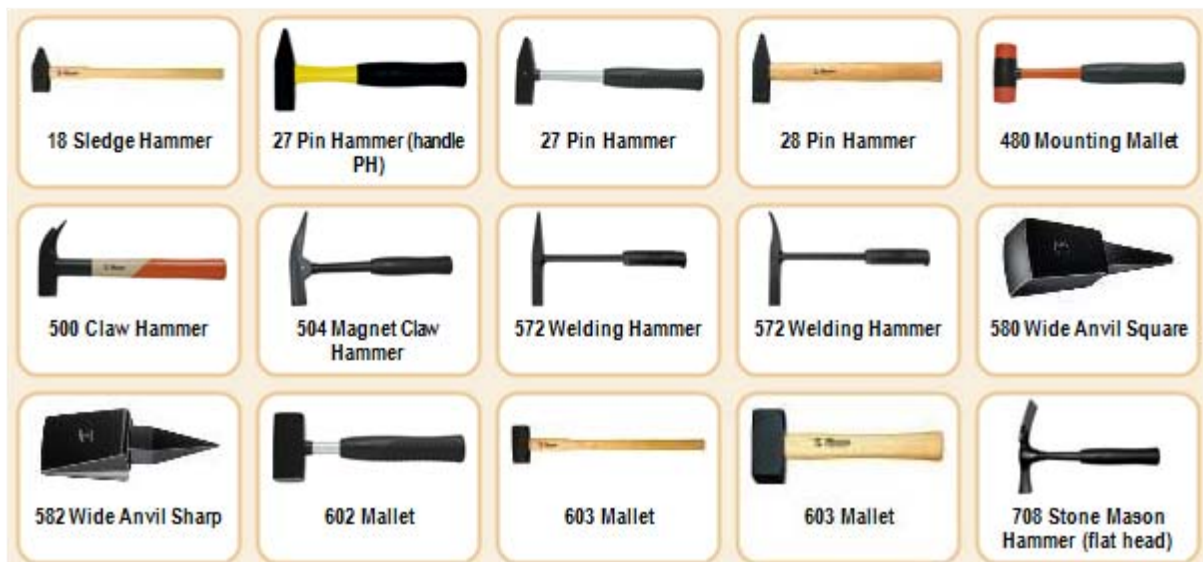

Handycraft Tools

Alico Export and Import
Pražská 677
294 71 Benátky nad Jizerou
CZECH REPUBLIC

alico@telecom.cz

Telephone +420 326 362 310
Fax +420 326 362 015

ALICO
EXPORT - IMPORT

Pliers

 1701 Saw Setting Pliers for straight blades	 1717 Saw Setting Pliers for round blades	 2300 Wire Stripping Pliers	 2305 Long Nose Pliers	 2306 Bent Nose Pliers
 2313 Face Cutting Nippers	 2324 Pliers for External Circlips	 2324 Pliers for External Circlips	 2325 Pliers for External Circlips	 2325 Pliers for External Circlips
 2326 Pliers for External Circlips	 2326 Pliers for External Circlips	 2327 Pliers for Internal Circlips	 2327 Pliers for Internal Circlips	 2328 Pliers for Internal Circlips
 2328 Pliers for Internal Circlips	 2329 Pliers for Internal Circlips	 2329 Pliers for Internal Circlips	 2469 Connector Climper	 2474 Leading Tong
 2474 Leading Punch	 260 Self-tightening Clamp	 270 Bolt Cutters	 270 Bolt Cutters	 270NN Spare Bolt cutting blades 270
 271 Bolt Cutters	 271NN Spare Bolt cutting blades 271	 293 Spring-assisted Face Pincers	 304 Carpenter's Pincers	 305 Multi-purpose Cutters
 306 Tile Cutting Pliers	 310 Face Cutting Nippers	 312 Spring-assisted Cutting Nippers	 319 Round Nose Pliers	 321 Flat Nose Pliers
 334 Extended Side Cutting Pliers for Ap...	 335 Side Cutting Pliers	 335 Side Cutting Pliers	 343 Short Nose Pliers	 345 Long Flat Nose Pliers

Wrenches

Hammers

Axes

Chisels

Other

Handles