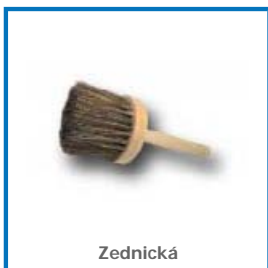

Standard

Profi

Kaiser

Klínový

PH

Paintbrush - fiber

Brush for the petrol

Radiator paintbrushes

Round ceiling brushes

Square ceiling brushes

Standard

Kaiser

Profi

Tapetovací

Hobby

Aqua